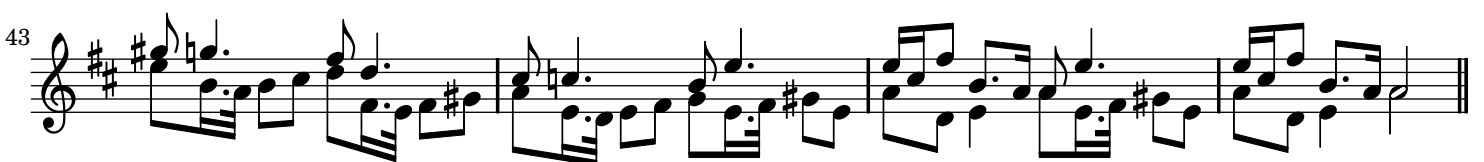

# Sonata Violino solo col suo Basso continuo

J.P. Westhoff

Violino

Adagio con una dolce Maniera

Tremulo Adagio

47

51

55

160

Vivace

163

166

8 6/4

Musical score for Violino, measures 170 to 190. The score is written in treble clef with a key signature of two sharps (F# and C#) and a 4/4 time signature. The music consists of six systems of staves, each containing a single melodic line. The notation includes various note values (quarter, eighth, and sixteenth notes), rests, and dynamic markings. The piece concludes with a double bar line and repeat dots at the end of the sixth system.